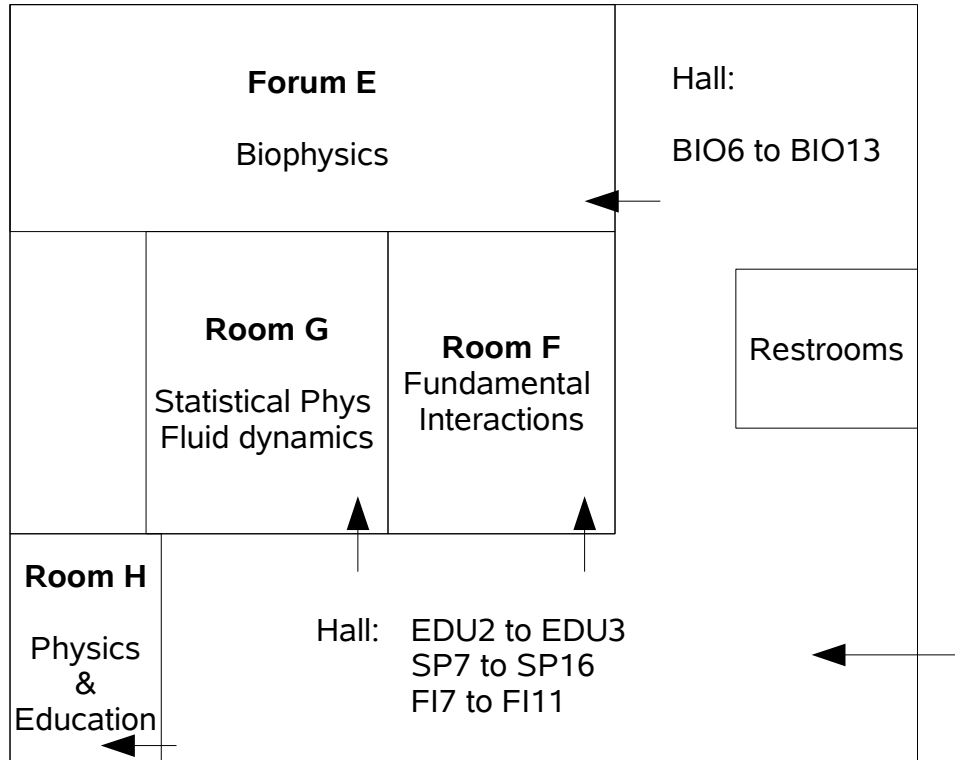

BPS MEETING 2008
PLENARY, PARALLEL & POSTER SESSIONS
(Map of Forums – schematic, not to scale)

→
 To bus 71/72 and access parking 2

←
 To metro station DELTA and access parking 4

→
 To VUB and Etterbeek train station