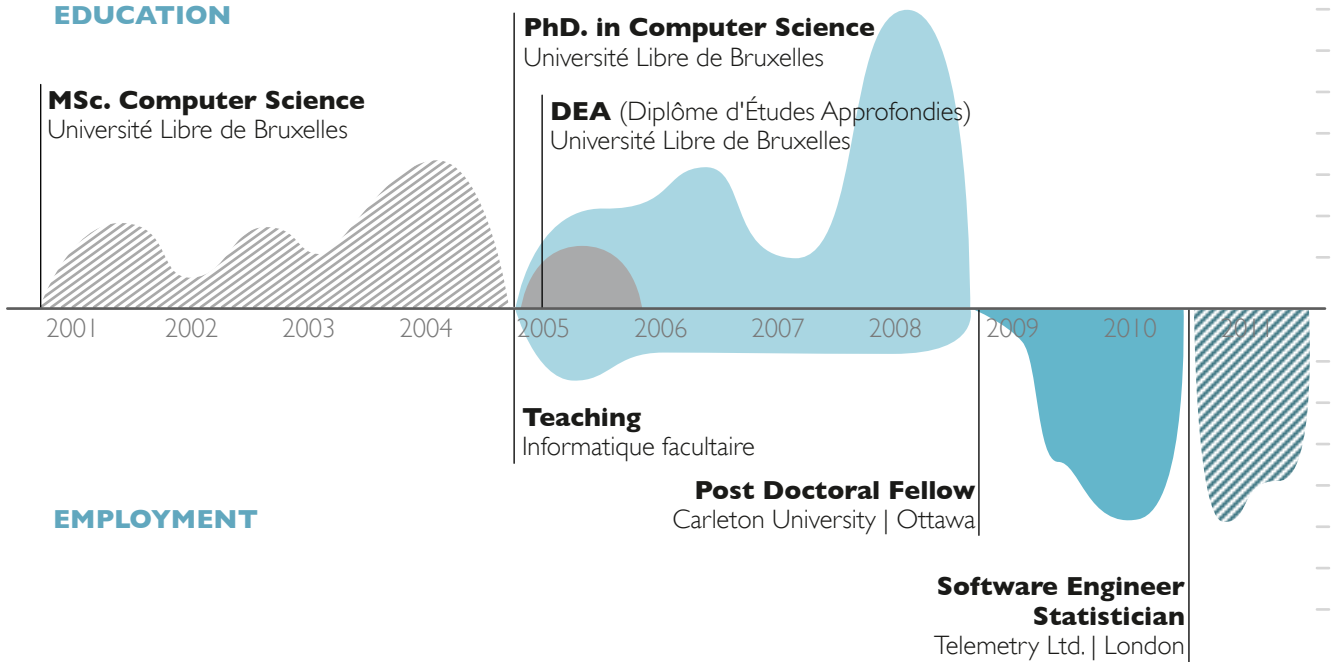

Karim Douieb, PhD.

CURRICULUM VITAE / Software Engineer & Statistician

✉ karim.douieb@gmail.com

📞 +32 485 437797

LEARNING CURVE

EDUCATION

EMPLOYMENT

PROFILE

My recent work experience in Telemetry, an audit company in online advertising, gave me the opportunity to understand the connection between information and knowledge. In this context I developed fraud and anomalies detection system, content categorization and a web interface system that summarize and highlight the result of an advertising campaign in a graphical and intuitive way adding a business intelligence perspective to their reporting data.