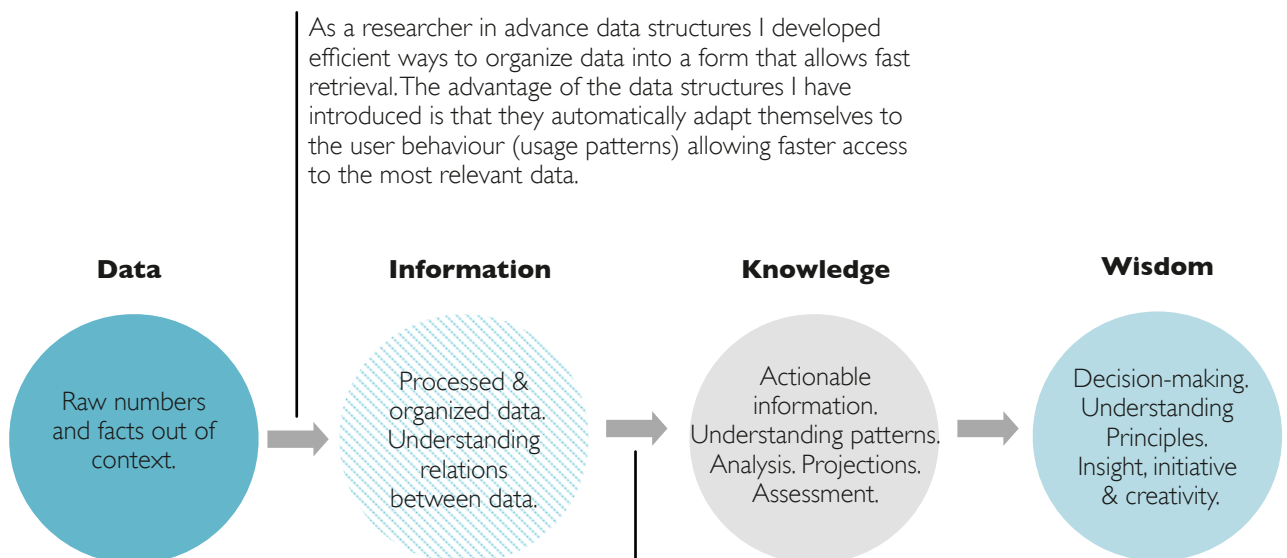

INFORMATION ARCHITECTURE

My work put in context

As a researcher in advance data structures I developed efficient ways to organize data into a form that allows fast retrieval. The advantage of the data structures I have introduced is that they automatically adapt themselves to the user behaviour (usage patterns) allowing faster access to the most relevant data.

My recent work experience in Telemetry, an audit company in online advertising, gave me the opportunity to understand the connection between information and knowledge. In this context I developed fraud and anomalies detection system, content categorization and a web interface system that summarize and highlight the result of an advertising campaign in a graphical and intuitive way adding a business intelligence perspective to their reporting data.